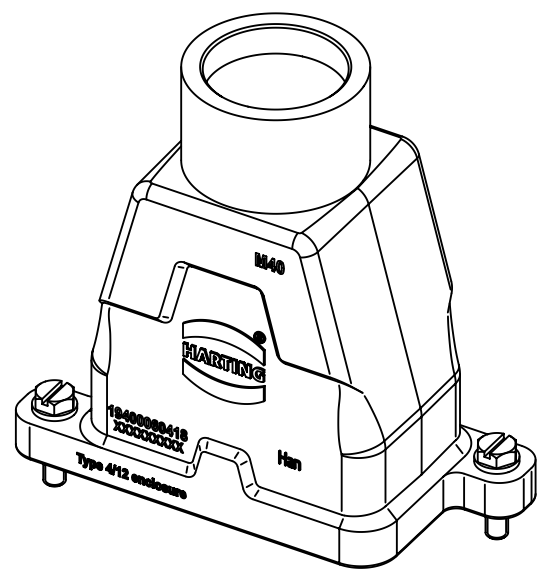

1 2 3 4 5 6

A

B

C

D

	All Dimensions in mm Original Size DIN A4		Scale 1:2	Free size tol.		Ref.	
						Sub.	
	All rights reserved		Created by HARLASSK	Inspected by NICHTERLEIN	Standardisation RUETERA	Date 2016-10-27	State Final Release
	Department EL PD - DE		Title Han 6HPR Hood Top M40-SL/HC-Mod 650A4kV			Doc-Key / ECM-Nr. 100193728/UGD/004/C 500000110571	
HARTING Electric GmbH & Co. KG D-32339 Espelkamp			Type TB	Number 19 40 006 0418		Rev. C	Page 1/1