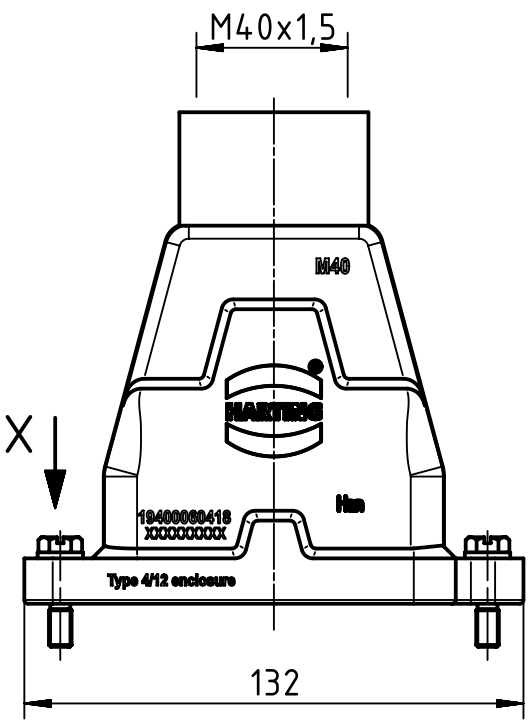

1 2 3 4 5 6

A

B

C

D

	All Dimensions in mm Original Size DIN A4		Scale 1:2	Free size tol.		Ref.	
						Sub.	
	All rights reserved		Created by HARLASSK	Inspected by NICHTERLEIN	Standardisation RUETERA	Date 2016-10-27	State Final Release
	Department EL PD - DE		Title Han 6HPR Hood Top M40-SL/HC-Mod 650A4kV			Doc-Key / ECM-Nr. 100193728/UGD/004/C 500000110571	
HARTING Electric GmbH & Co. KG D-32339 Espelkamp			Type TB	Number 19 40 006 0418		Rev. C	Page 1/1