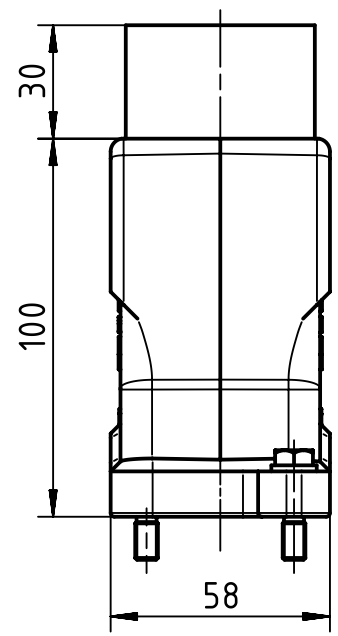

1 2 3 4 5 6

A

B

C

D

	All Dimensions in mm Original Size DIN A4		Scale 1:2	Free size tol.		Ref.	
						Sub.	
	All rights reserved		Created by HARLASSK	Inspected by NICHTERLEIN	Standardisation RUETERA	Date 2016-10-27	State Final Release
	Department EL PD - DE		Title Han 6HPR Hood Top M40-SL/HC-Mod 650A4kV			Doc-Key / ECM-Nr. 100193728/UGD/004/C 500000110571	
HARTING Electric GmbH & Co. KG D-32339 Espelkamp			Type TB	Number 19 40 006 0418		Rev. C	Page 1/1