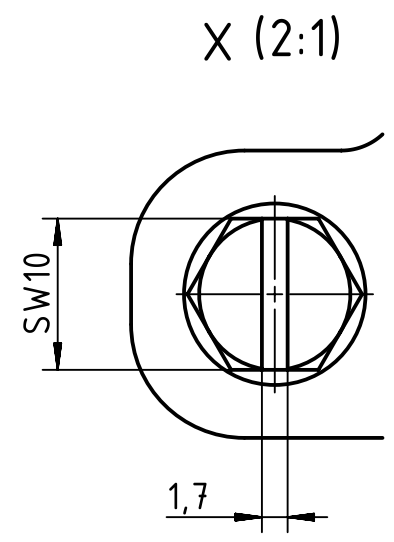

1 2 3 4 5 6

A

B

C

D

	All Dimensions in mm Original Size DIN A4		Scale 1:2	Free size tol.		Ref.	
						Sub.	
	All rights reserved		Created by HARLASSK	Inspected by NICHTERLEIN	Standardisation RUETERA	Date 2016-10-27	State Final Release
	Department EL PD - DE		Title Han 6HPR Hood Top M40-SL/HC-Mod 650A4kV			Doc-Key / ECM-Nr. 100193728/UGD/004/C 500000110571	
HARTING Electric GmbH & Co. KG D-32339 Espelkamp			Type TB	Number 19 40 006 0418		Rev. C	Page 1/1